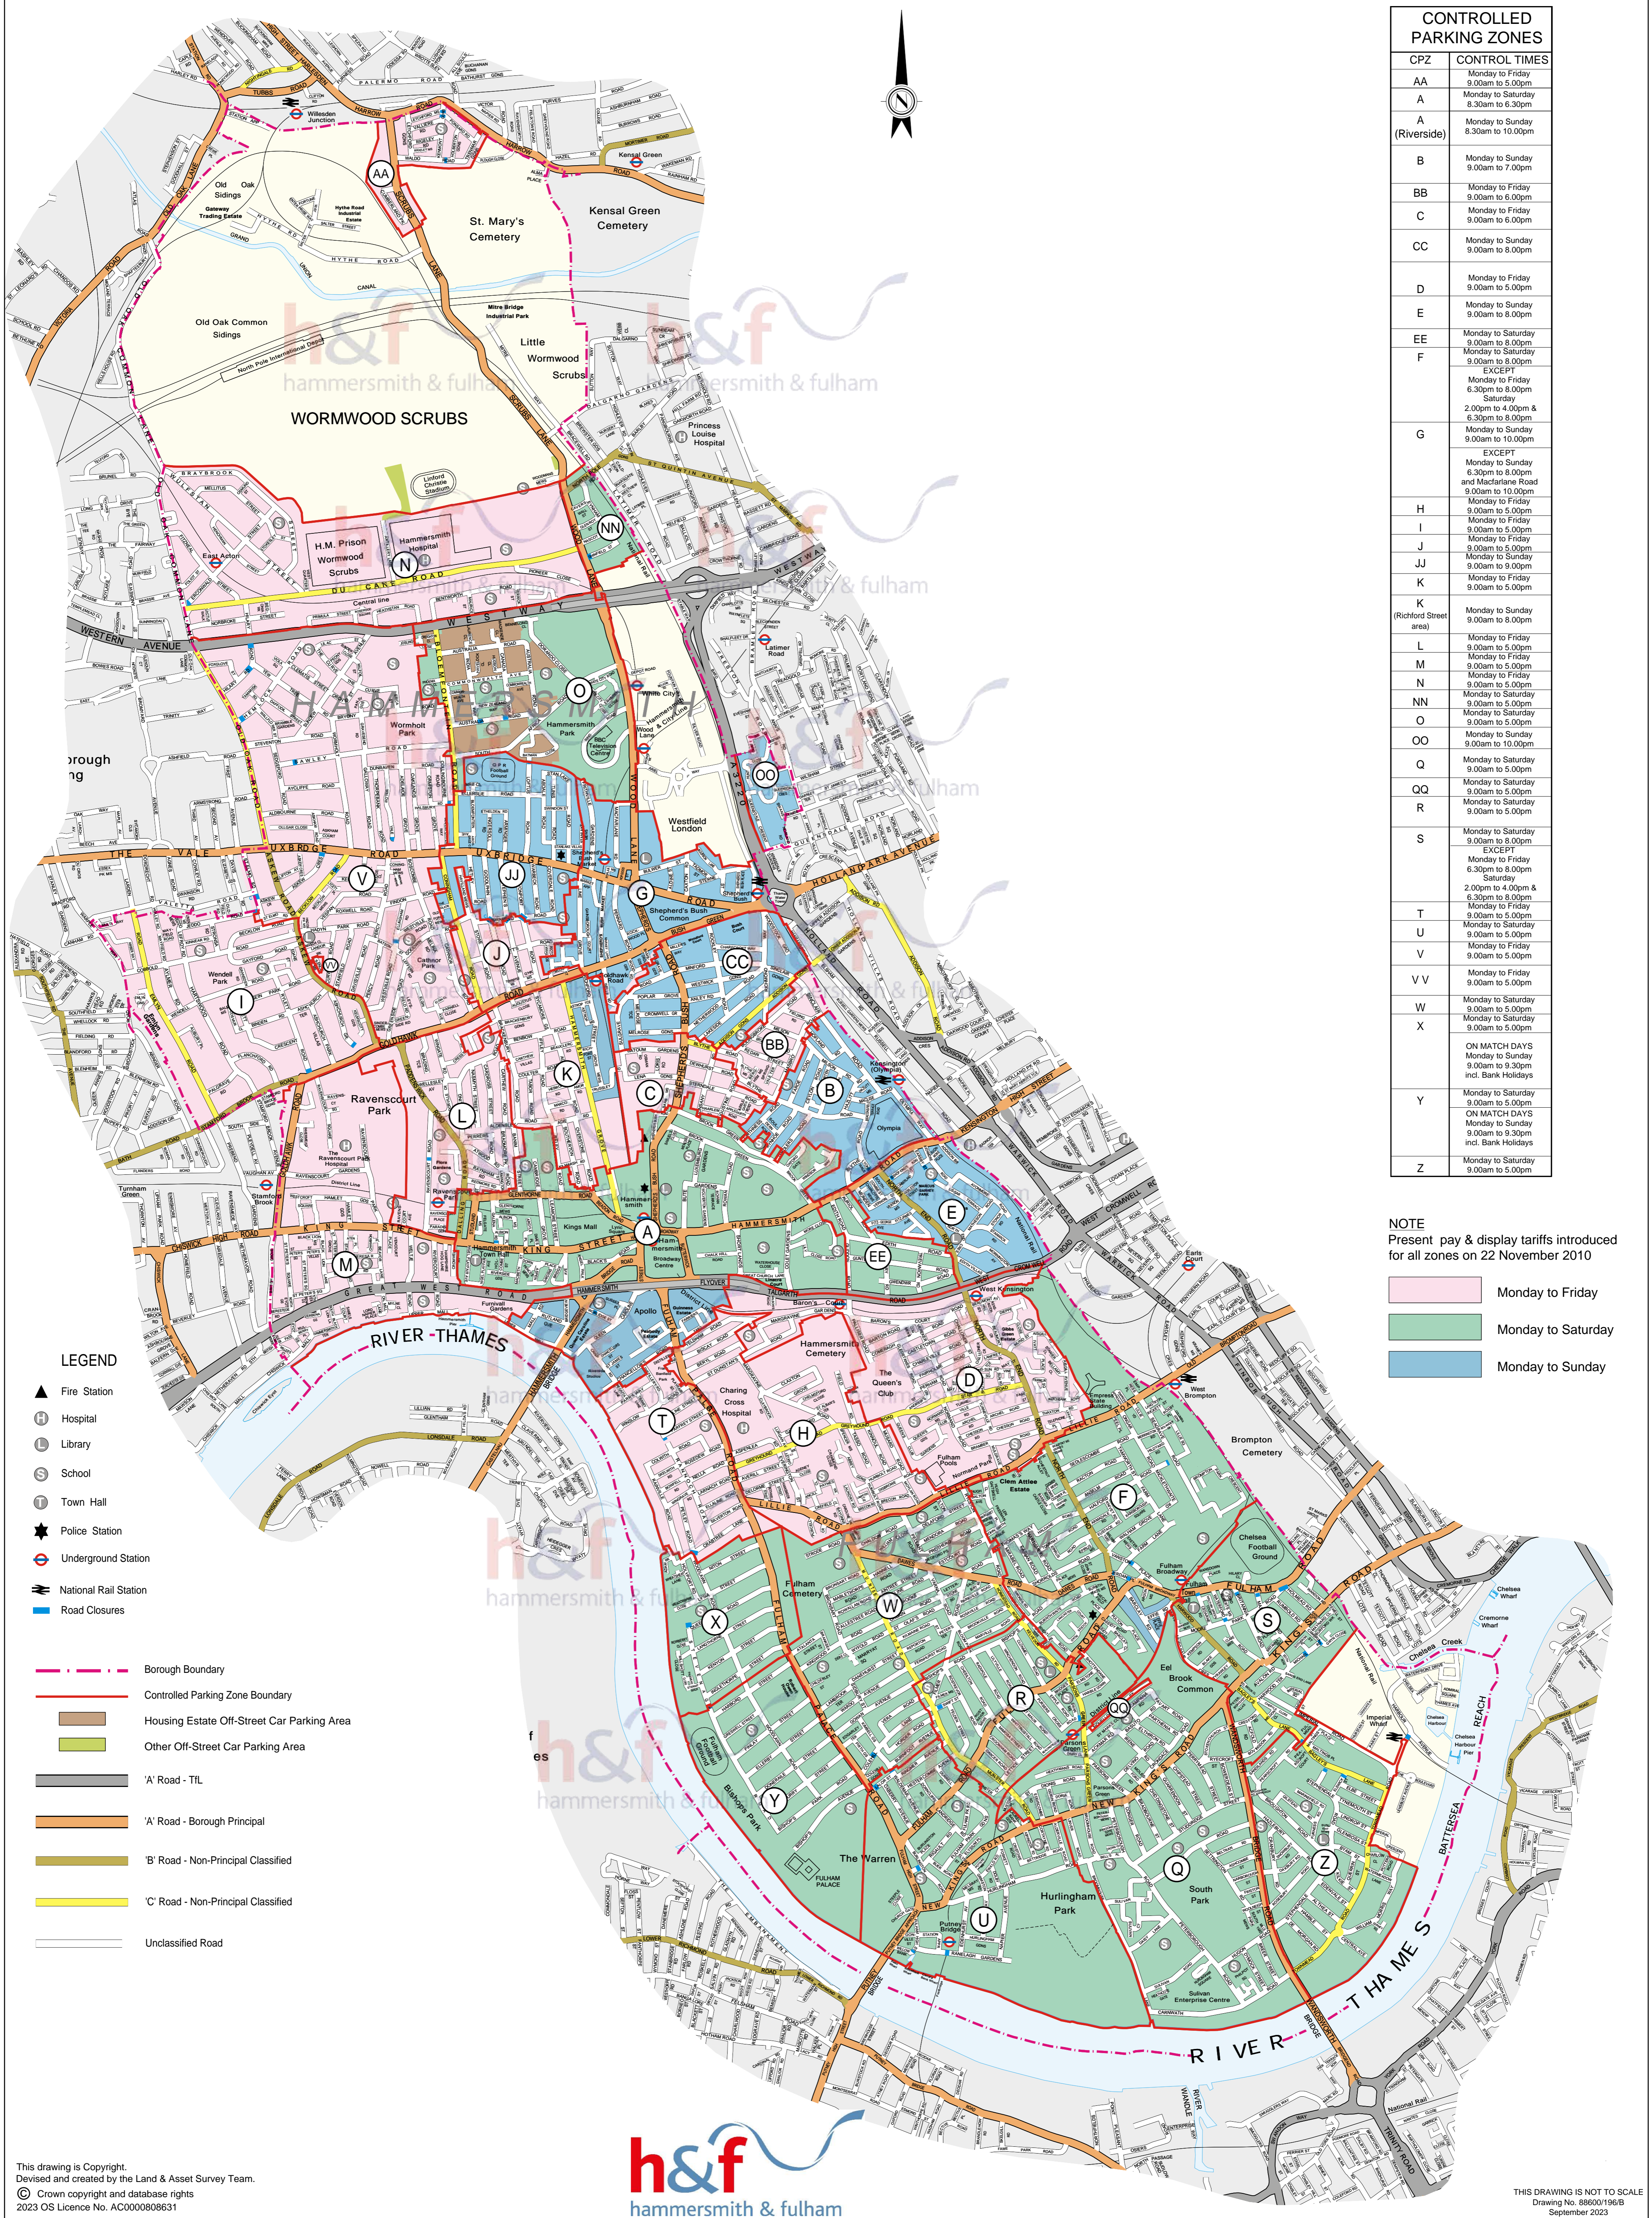

LONDON BOROUGH OF HAMMERSMITH AND FULHAM

CONTROLLED PARKING ZONES	
CPZ	CONTROL TIMES
AA	Monday to Friday 9.00am to 5.00pm
A	Monday to Saturday 8.30am to 6.30pm
A (Riverside)	Monday to Sunday 8.30am to 10.00pm
B	Monday to Sunday 9.00am to 7.00pm
BB	Monday to Friday 9.00am to 6.00pm
C	Monday to Friday 9.00am to 6.00pm
CC	Monday to Sunday 9.00am to 8.00pm
D	Monday to Friday 9.00am to 5.00pm
E	Monday to Sunday 9.00am to 8.00pm
EE	Monday to Saturday 9.00am to 8.00pm
F	Monday to Saturday 9.00am to 8.00pm EXCEPT Monday to Friday 6.30pm to 8.00pm Saturday 2.00pm to 4.00pm & 6.30pm to 8.00pm
G	Monday to Sunday 9.00am to 10.00pm EXCEPT Monday to Sunday 6.30pm to 8.00pm and Macfarlane Road 9.00am to 10.00pm Monday to Friday 9.00am to 5.00pm
H	Monday to Friday 9.00am to 5.00pm
I	Monday to Friday 9.00am to 5.00pm
J	Monday to Friday 9.00am to 5.00pm
JJ	Monday to Sunday 9.00am to 9.00pm
K	Monday to Friday 9.00am to 5.00pm
K (Richford Street area)	Monday to Sunday 9.00am to 8.00pm
L	Monday to Friday 9.00am to 5.00pm
M	Monday to Friday 9.00am to 5.00pm
N	Monday to Friday 9.00am to 5.00pm
NN	Monday to Saturday 9.00am to 5.00pm
O	Monday to Saturday 9.00am to 5.00pm
OO	Monday to Sunday 9.00am to 10.00pm
Q	Monday to Saturday 9.00am to 5.00pm
QQ	Monday to Saturday 9.00am to 5.00pm
R	Monday to Saturday 9.00am to 5.00pm
S	Monday to Saturday 9.00am to 8.00pm EXCEPT Monday to Friday 6.30pm to 8.00pm Saturday 2.00pm to 4.00pm & 6.30pm to 8.00pm
T	Monday to Friday 9.00am to 5.00pm
U	Monday to Saturday 9.00am to 5.00pm
V	Monday to Friday 9.00am to 5.00pm
VV	Monday to Friday 9.00am to 5.00pm
W	Monday to Saturday 9.00am to 5.00pm
X	Monday to Saturday 9.00am to 5.00pm
Y	ON MATCH DAYS Monday to Saturday 9.00am to 5.00pm ON MATCH DAYS Monday to Sunday 9.00am to 9.30pm incl. Bank Holidays
Z	Monday to Saturday 9.00am to 5.00pm